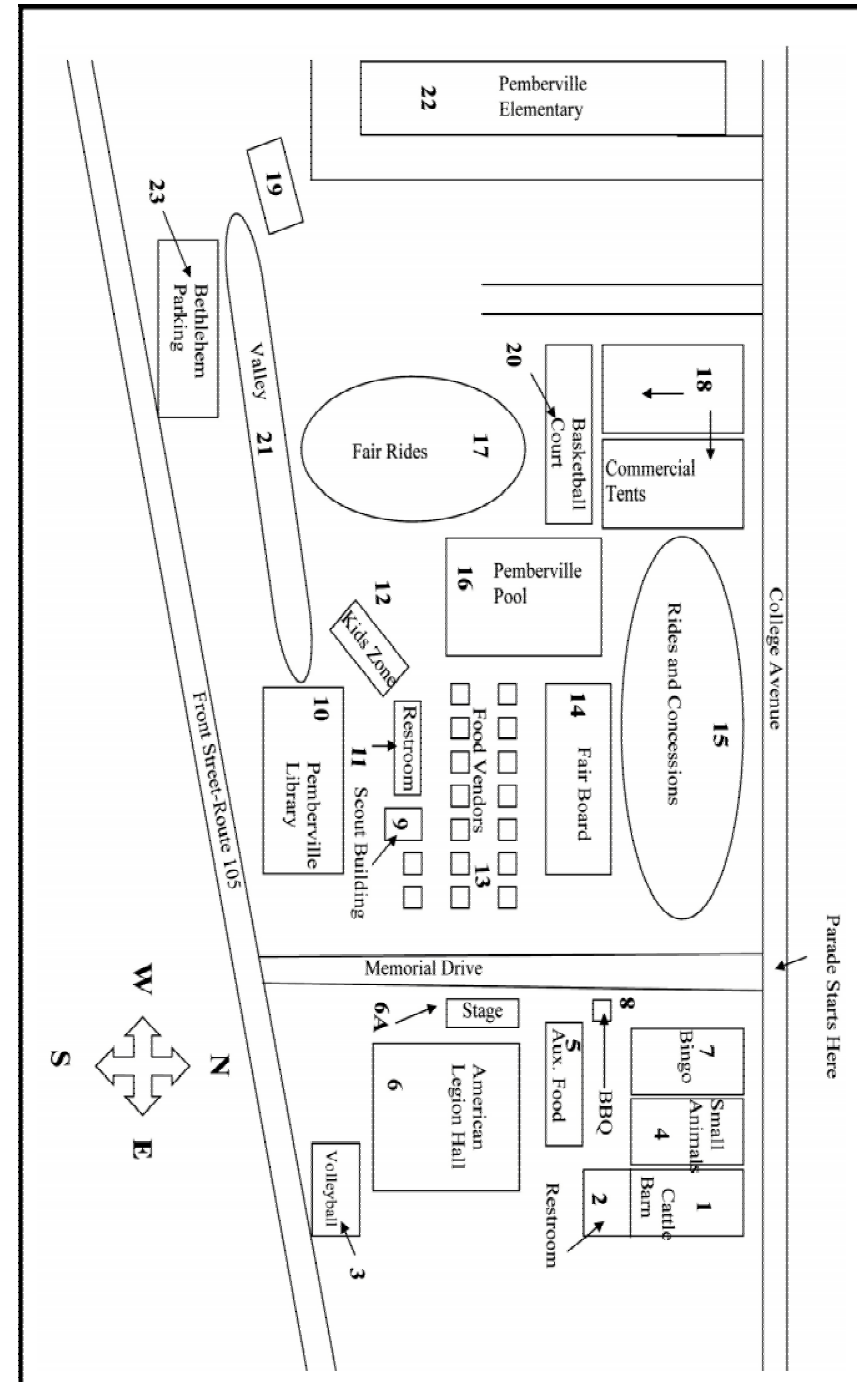

2011 Pemberville Free Fair Schedule

SATURDAY, AUGUST 20, 2011

- 8 - 11:30 a.m. Parade registration, Pemberville Elementary (#22)
- 8 a.m. - 12:30 p.m. Volleyball Tournament, East of Legion Hall (#3)
- 9 a.m. - 8 p.m. Displays and shows open
- 9 a.m. Street Vault, Pemberville Elementary (#22)
- 9 a.m. - Noon Vehicle Show Registration, Bethlehem parking lot (#23)
- 9 a.m. - 4 p.m. Vehicle Show, Bethlehem parking lot (#23)
- 10:30 a.m. - 12:30 p.m. Pemberville-Freedom Historical Society Chicken BBQ(#7)
- 11 a.m. Fair Board food stand open (#14)
-   Fair Rides open (#15, #17)
- Noon Bands perform - Memorial Drive & Downtown
- 12:30 p.m. Kiddie Parade winners begin
- 1 p.m. Grand Parade begins
- 3 p.m. Frog Jumping Contest Registration, School Valley (#21)
- 4 - 4:30 p.m. Tug of War Weigh-in, Countyline Co-op
- 3 - 8 p.m. Quilt Show Open (#22)
- 3 p.m. Youth Talent Registration, Main Stage (#6-A)
- 3:30 p.m. Grand Parade Awards, Main Stage (#6-A)
- Frog Jumping Contest, School valley (#21)
- 3:30 - 5:30 p.m. Youth Talent Contest, Main Stage (#6-A)
- 4 - 8 p.m. Kids Zone open (#12)
- 5 p.m. Tug of War, School valley (#21)
- 6 - 6:45 p.m. God's Helping Hands Puppets, Main Stage (#6-A)
- 7 - 8 p.m. Michael Kent—Magician/Comedian, Main Stage (#6-A)
- 7 - 11 p.m. Bingo (#7)
- 8:30 - 11 p.m. Shout! A Fantastic Tribute to the Fab Four!, Main Stage (#6-A)
- 9 p.m. Exhibits Closed—all displays to be picked up
- 11 p.m. 50/50 Grand Prize drawing, Main Stage (#6-A)

Fairgrounds Map

Thank you for attending this year's fair! Hope to see you next year!
2012 Pemberville Free Fair August 15-18

Please note, number designations that appear after listings above indicate where the event may be found on the fairgrounds map.